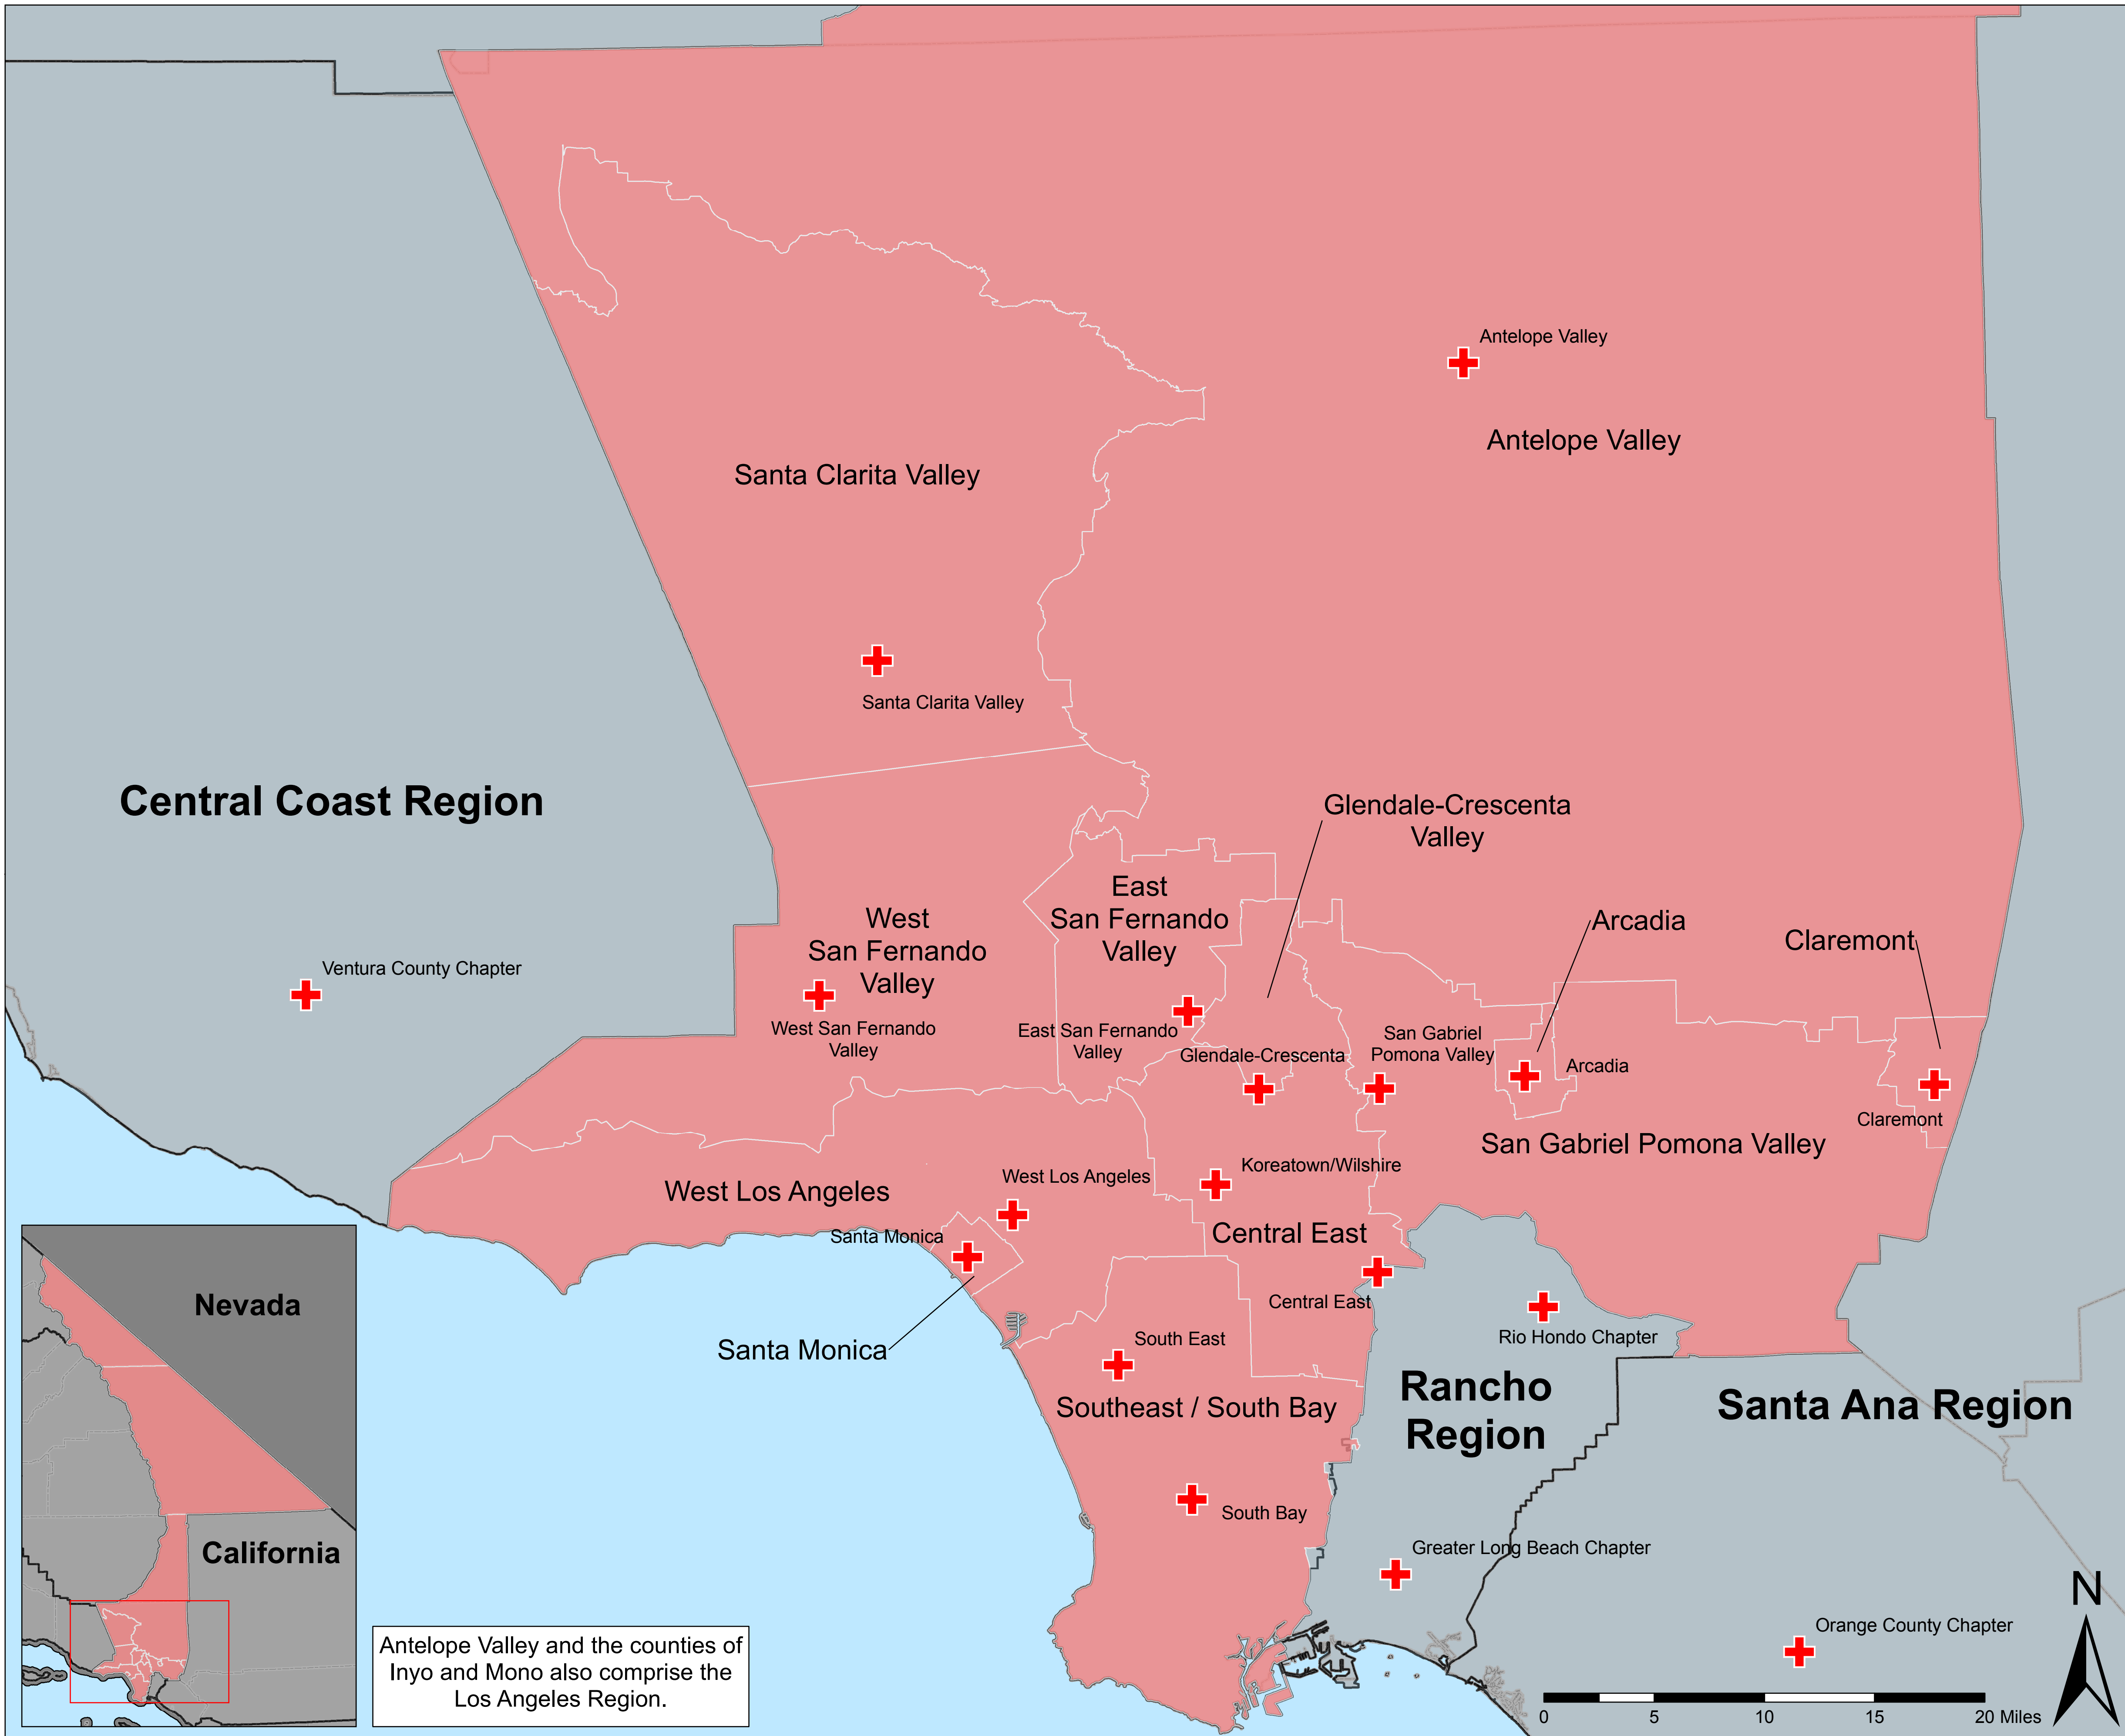

Los Angeles Region

Chapters and Districts

Legend

-  Red Cross Offices
-  Los Angeles Region
-  Other Red Cross Regions
-  County Boundaries

Central Coast Region

Ventura County Chapter

Santa Clarita Valley

Santa Clarita Valley

Antelope Valley

Antelope Valley

Glendale-Crescenta Valley

East San Fernando Valley

West San Fernando Valley

West San Fernando Valley

East San Fernando Valley

Glendale-Crescenta

San Gabriel Pomona Valley

Arcadia

Claremont

Claremont

San Gabriel Pomona Valley

West Los Angeles

West Los Angeles

Koreatown/Wilshire

Central East

Central East

Rio Hondo Chapter

Santa Monica

Santa Monica

South East

Southeast / South Bay

South Bay